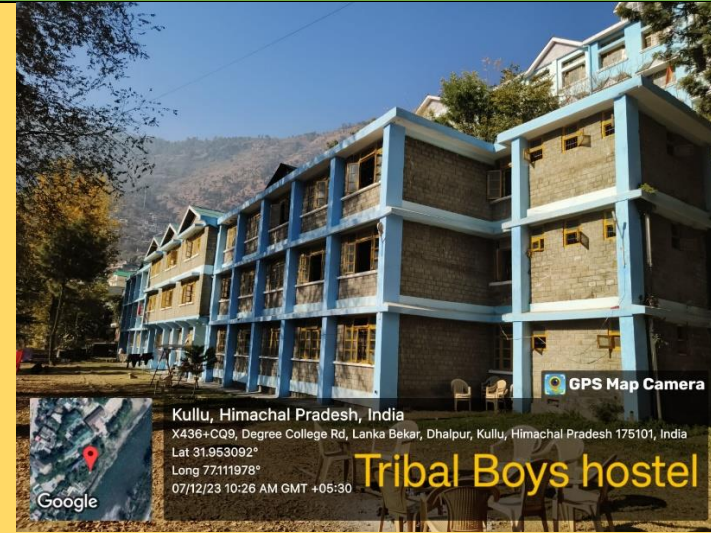

Kullu, Himachal Pradesh, India
X436+FR8, Dhalpur, Kullu, Himachal Pradesh 175101, India

Lat 31.953733°
Long 77.112076°

23/12/23 11:10 AM GMT +05:30

Digital Library

Tribal Girls Hostel

Tribal Boys Hostel

IGNOU Building