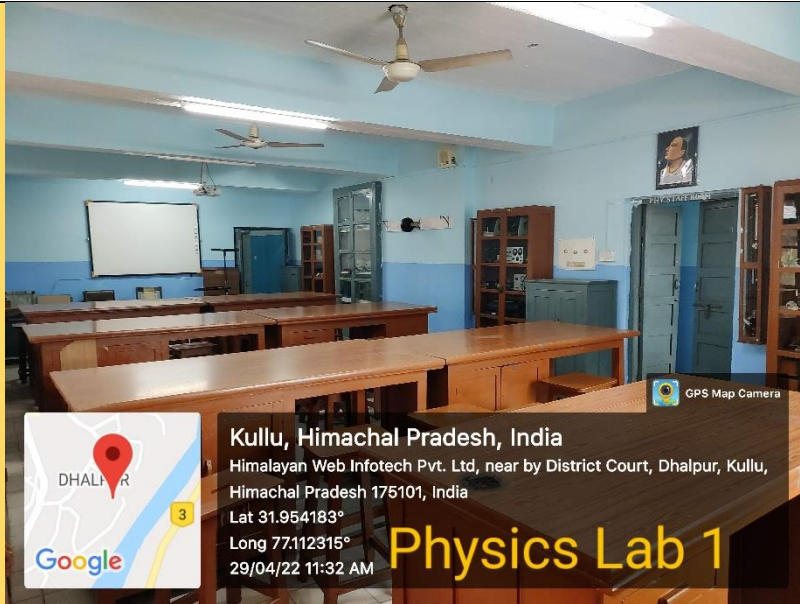

BCA Classrooms

Laboratories

Kullu, Himachal Pradesh, India
Himalayan Web Infotech Pvt. Ltd, near by District Court, Dhalpur, Kullu,
Himachal Pradesh 175101, India
Lat 31.954183°
Long 77.112315°
29/04/22 11:32 AM