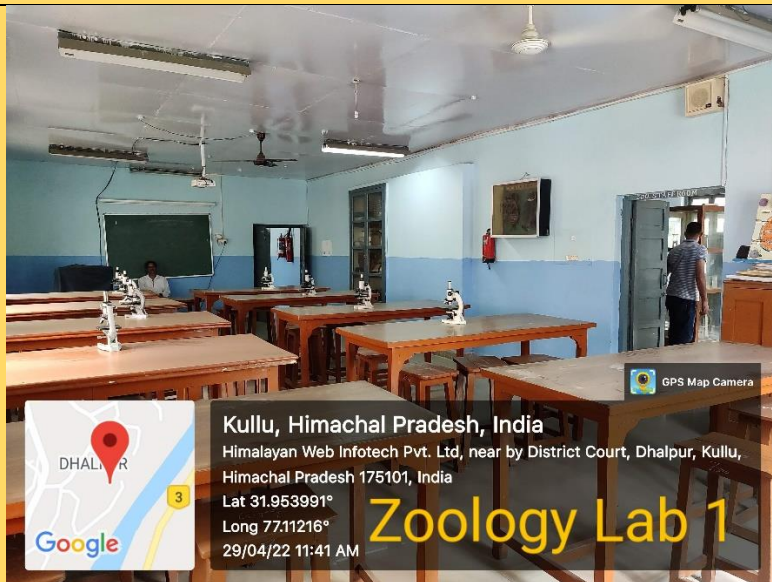

BCA Classrooms

Laboratories

Kullu, Himachal Pradesh, India
Himalayan Web Infotech Pvt. Ltd, near by District Court, Dhalpur, Kullu,
Himachal Pradesh 175101, India
Lat 31.954183°
Long 77.112315°
29/04/22 11:32 AM